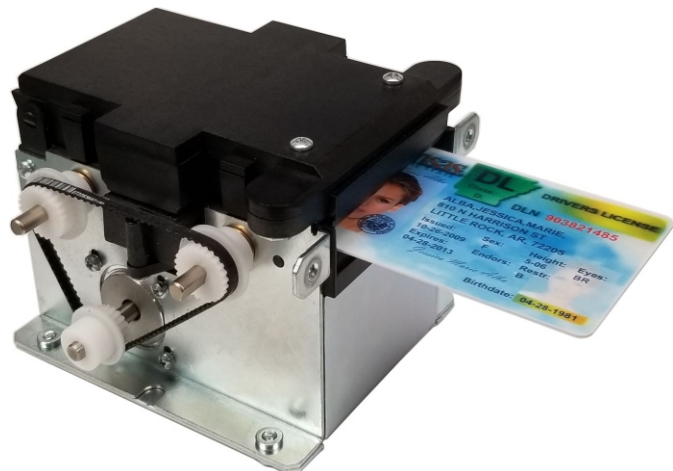

Quality Images that Give **YOU** the Competitive Edge!

DriversScan

**Scans Driver's Licenses and ID Cards at 300/600 DPI
Full Color in Duplex Mode**

**IMAGE CAPTURE
1D, 2D & PDF 417 BARCODES
MRZ OCR**

- Duplex mode scans front and back of document in one pass.
- Hinged card path for easy cleaning.
- Downloadable firmware allowing for field updates.
- Accepts driver's licenses, credit cards and other Cr80 (2.125" x 3.75") sized ID Cards.
- Output image is selectable: Full Color, IR, and Monochrome.
- Decode - ICAO compliant documents: MRZ Optical character recognition available with PDI software.
- Decode Barcodes - 1D, 2D including PDF 417 with PDI software.
- Size 3.125" H x 3.960" W x 4.035" L.
- Standard 300/600 DPI resolution.
- Windows and Linux compatible.

DriversScan

The Versatile High Speed Image Scanner

SPECIFICATIONS

DC POWER REQUIREMENTS

+24VDC \pm 5% @ 24W

WEIGHT

The total weight of the scanner, including mechanism and PC assemblies, is approximately 1.2 lbs.

SIZE

3.125" H x 3.960" W x 4.035" L

DATA DETECTION / SCAN HEAD

Scan head array contains 12/24 dpm (305/610 dpi). Full color scanning.

SCAN SPEED

Transport scanning speed: 305 dpi, 15 ips \pm 1% in monochrome & 5 ips in color.
610 dpi, 9 ips in monochrome & 3 ips in color.