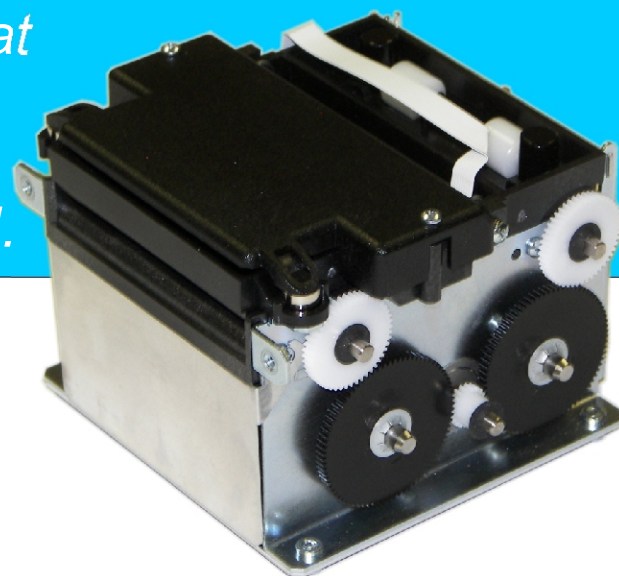

Quality Images that Give **YOU** the Competitive Edge!

UltraScan+

The Newest 3.25" Image Scanner that Lets you Scan your OMR cards And Much More at a Fast 22 IPS at 200 & 300 DPI or 5.5 IPS At 600 DPI.

**OMR & OCR
1D & 2D BARCODES
IMAGE CAPTURE
THERMAL PRINTING**

New + Features

Increase the native resolution to 600 dpi.

Providing the selection of 200, 300 and 600 dpi.

Increase the transports ability to move damaged documents.

Two rows of LEDs to improve images from damaged documents.

Color ready as an optional feature.

The newest UltraScan from PDI is the latest addition to our very successful line of document image scanners. This high-speed 3.25" document scanner provides the highest quality images available in the industry. UltraScan can be used as a replacement for our tried and true VMR-138 OMR and will also provide the additional ability to decode OCR, Bar Codes and capture full or partial images with optional Thermal Printing. UltraScan is designed to meet the stringent requirements of the OEM terminal manufacturer. UltraScan can handle all your applications - including processing Lottery, Bingo, Keno, Parimutuel, Test Scoring, Prescriptions, Parking, Healthcare, Surveys, Business forms and more.

UltraScan automatically transports and scans 3.25" wide forms and its bi-directional transport permits straight through or reciprocating operation. UltraScan interfaces to its host via a high-speed USB 2.0. The scanner's hardware and software automates form design, expedites form handling and simplifies data decoding. UltraScan allows the user to choose the mode of operation. The user can decode the data in the unit and send just a small decoded string of data thereby reducing the overhead on the terminal or have the full or partial image sent to the terminal for decoding and any other post processing as required by your application.