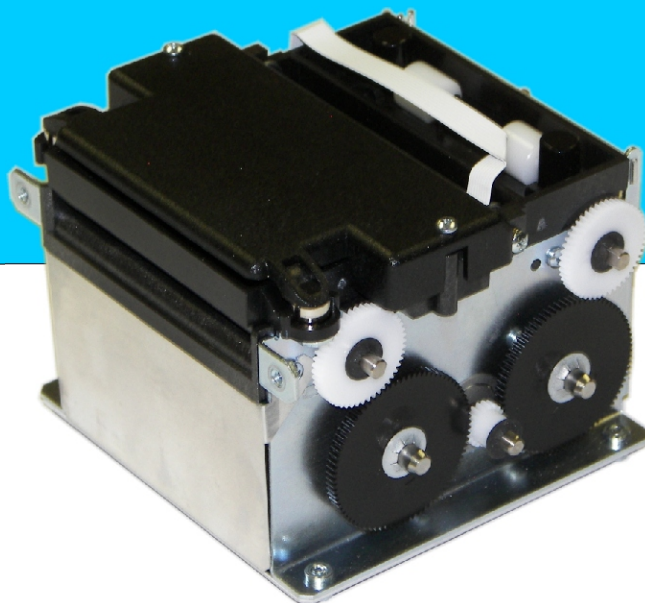

Quality Images that Give YOU the Competitive Edge!

UltraScan

*The New 3.25" Image Scanner that
Lets you Scan your OMR cards
And Much More at a Fast 19 IPS
At 300 DPI!*

**OMR & OCR
1D & 2D BARCODES
IMAGE CAPTURE
THERMAL PRINTING**

The new UltraScan from PDI is the latest addition to our very successful line of document image scanners. This high-speed 3.25" document scanner provides the highest quality images available in the industry. UltraScan can be used as a replacement for our tried and true VMR-138 OMR and will also provide the additional ability to decode OCR, Bar Codes and capture full or partial images with optional Thermal Printing. UltraScan is designed to meet the stringent requirements of the OEM terminal manufacturer. UltraScan can handle all your applications - including processing Lottery, Bingo, Keno, Parimutuel, Test Scoring, Prescriptions, Parking, Healthcare, Surveys, Business forms and more.

UltraScan automatically transports and scans 3.25" wide forms and its bi-directional transport permits straight through or reciprocating operation. UltraScan interfaces to its host via a high-speed USB 2.0. The scanner's hardware and software automates form design, expedites form handling and simplifies data decoding. UltraScan allows the user to choose the mode of operation. The user can decode the data in the unit and send just a small decoded string of data thereby reducing the overhead on the terminal or have the full or partial image sent to the terminal for decoding and any other post processing as required by your application.